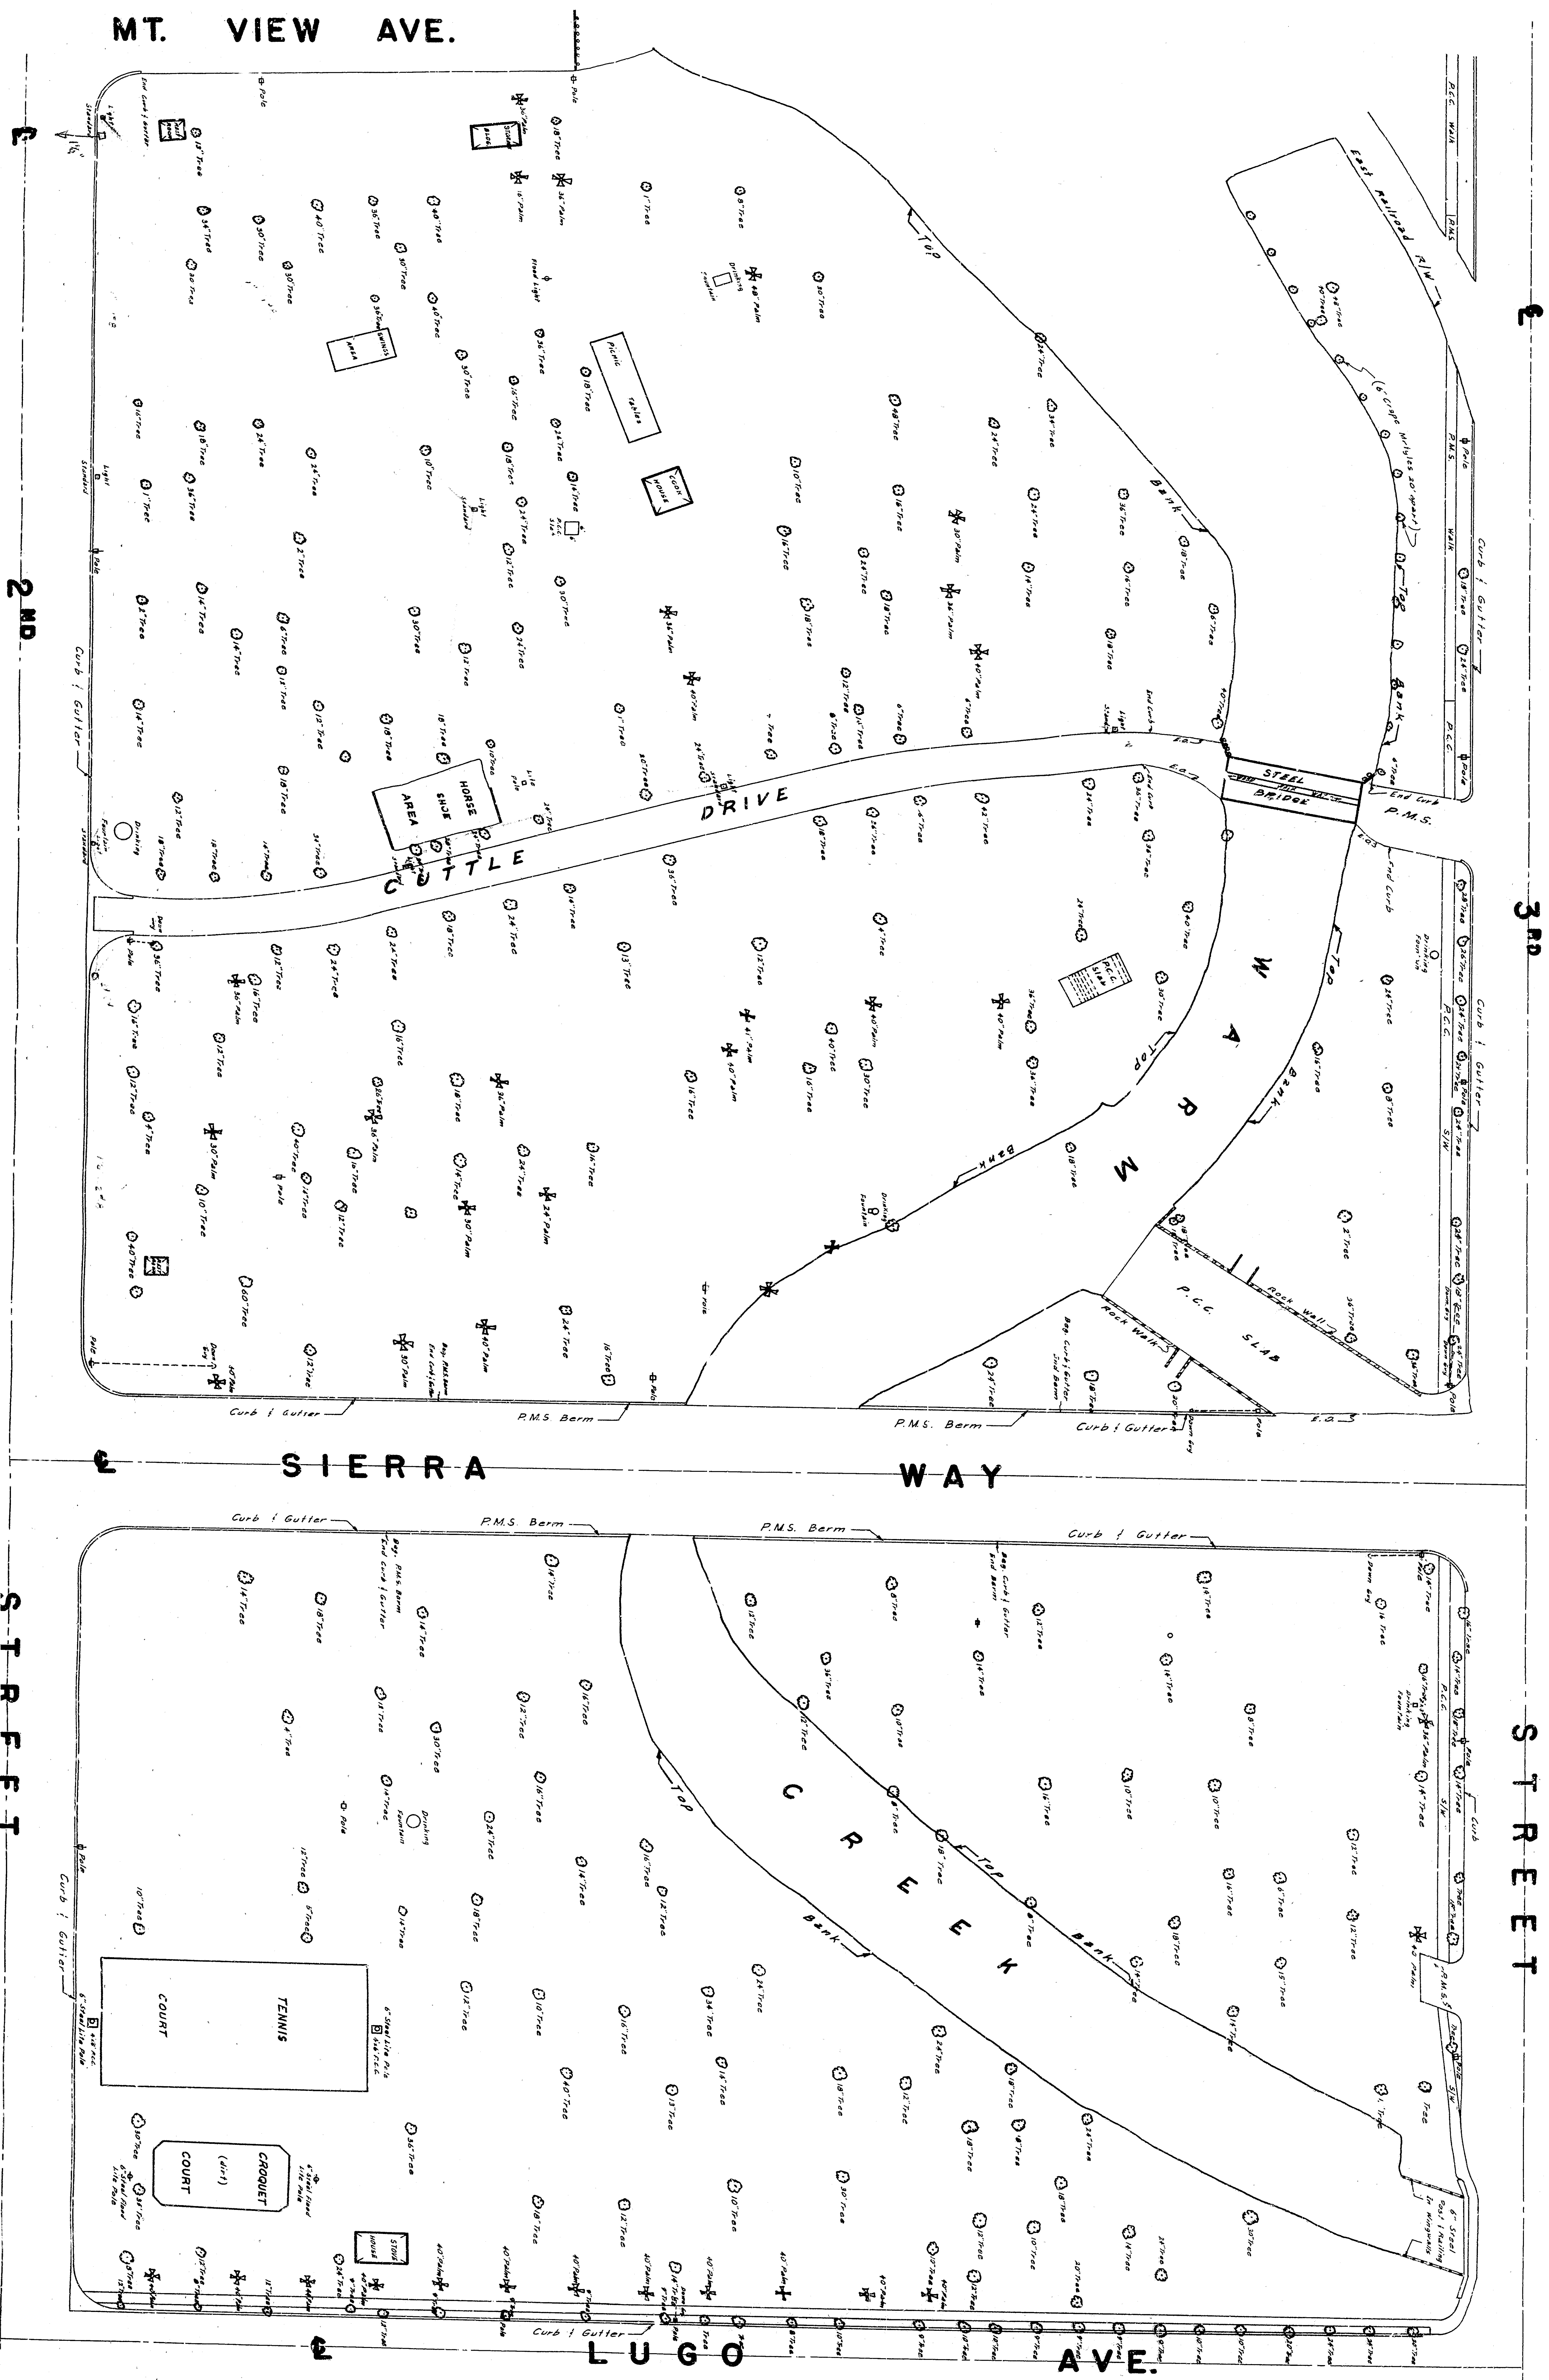

TOPOGRAPHY
MEADOWBROOK PARK
CITY OF SAN BERNARDINO
DEPARTMENT OF ENGINEERING

SCALE 1"=30'

TOPOGRAPHY
MEADOWBROOK PARK
CITY OF SAN BERNARDINO
DEPARTMENT OF ENGINEERING